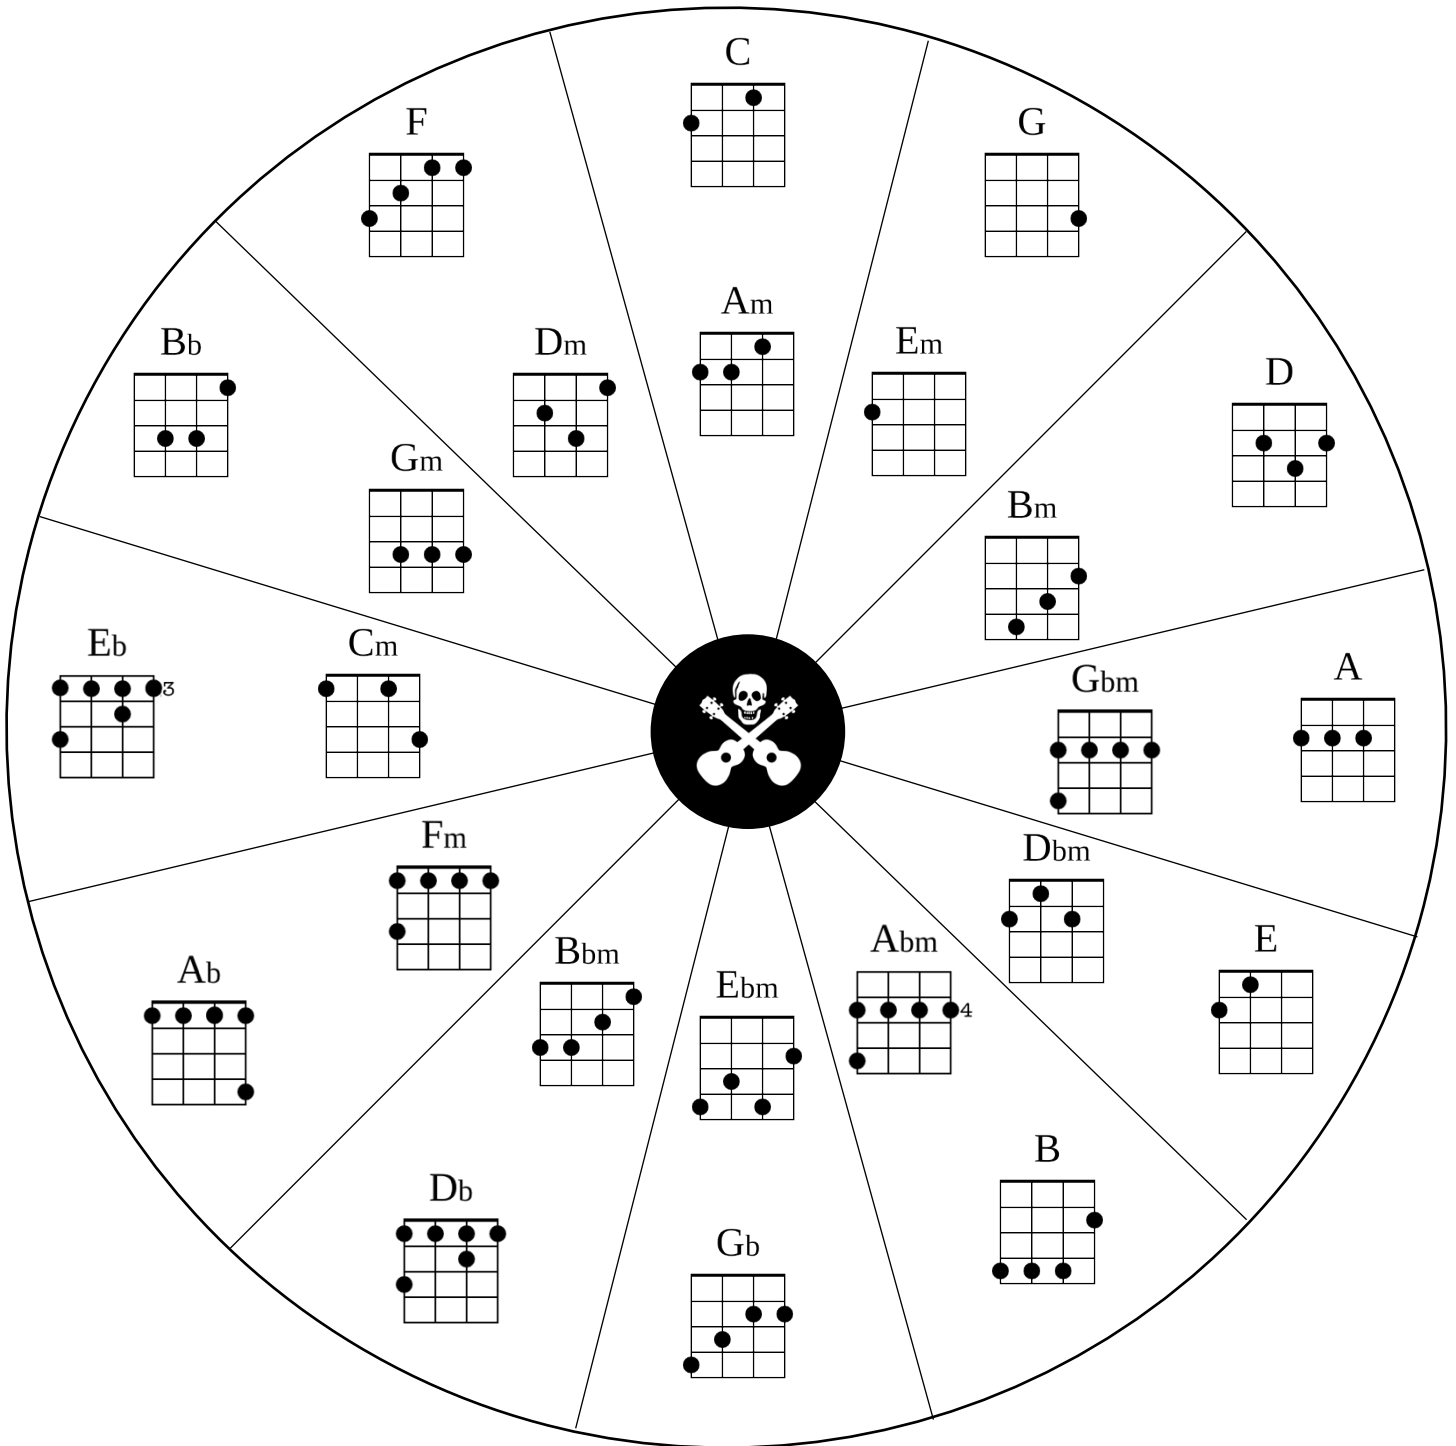

Baritone Ukulele Circle of Fifths

Chord Equivalencies: Ab=G#, Bb=A#, Db=C#, Eb=D#, Gb=F#